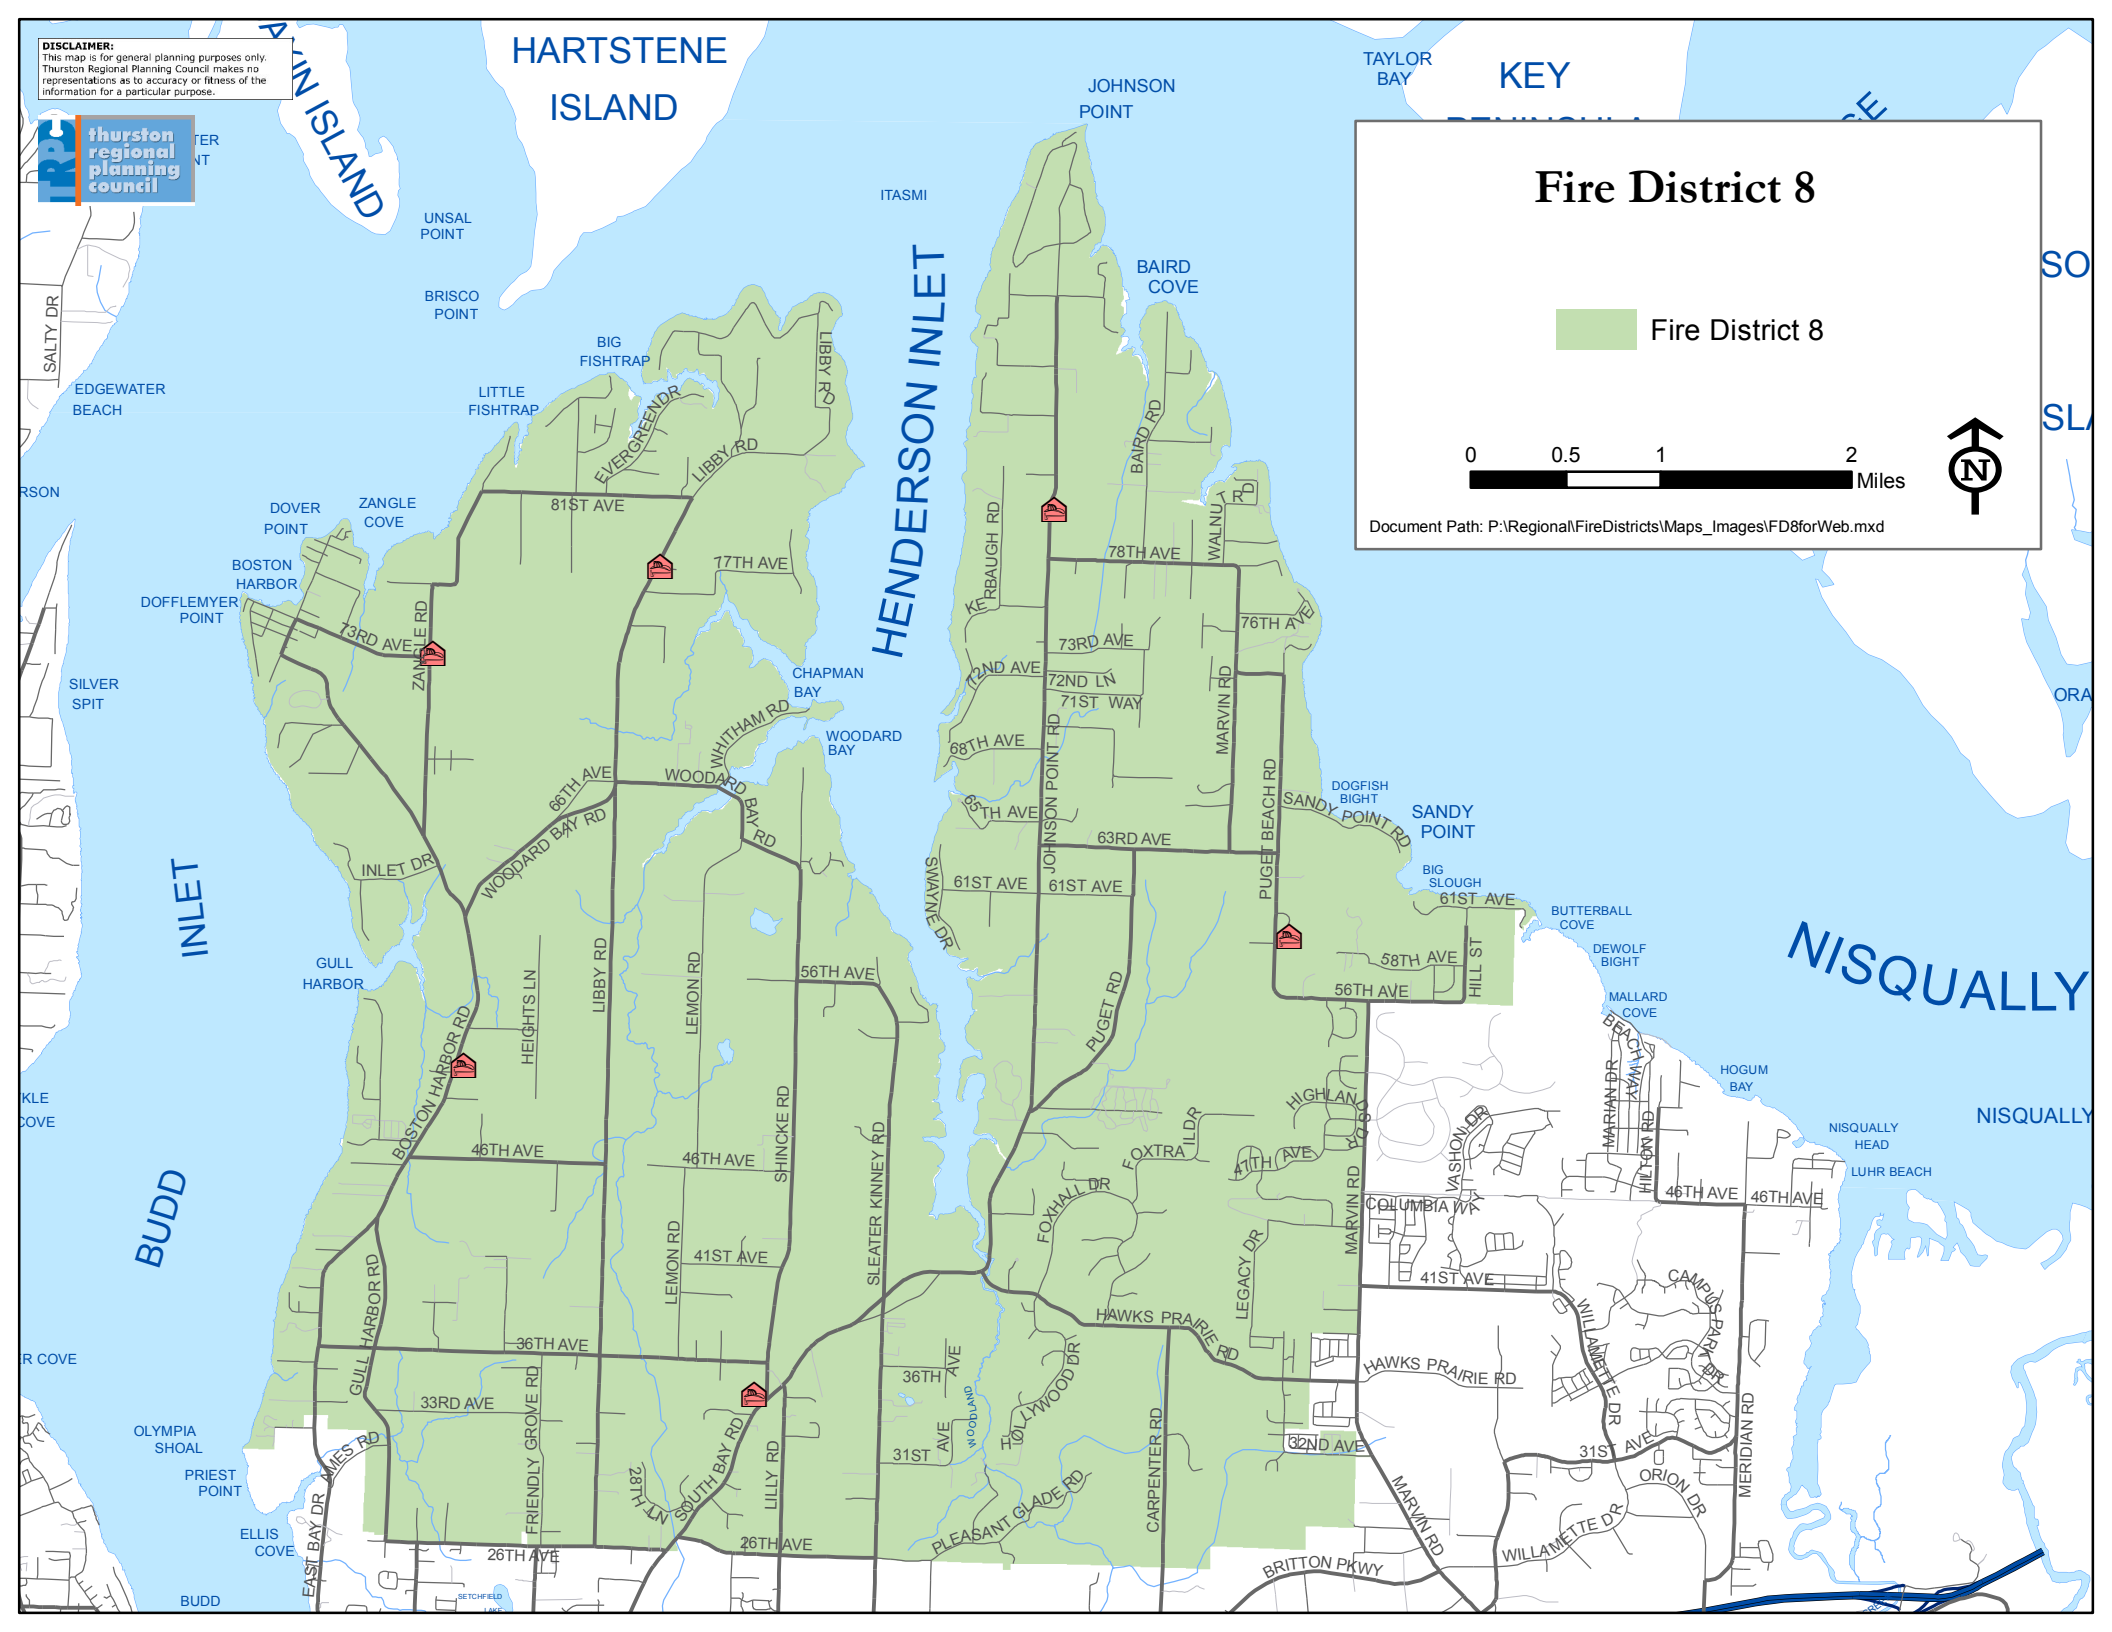

Fire District 8

Fire District 8

Document Path: P:\Regional\FireDistricts\Maps_Images\FD8forWeb.mxd